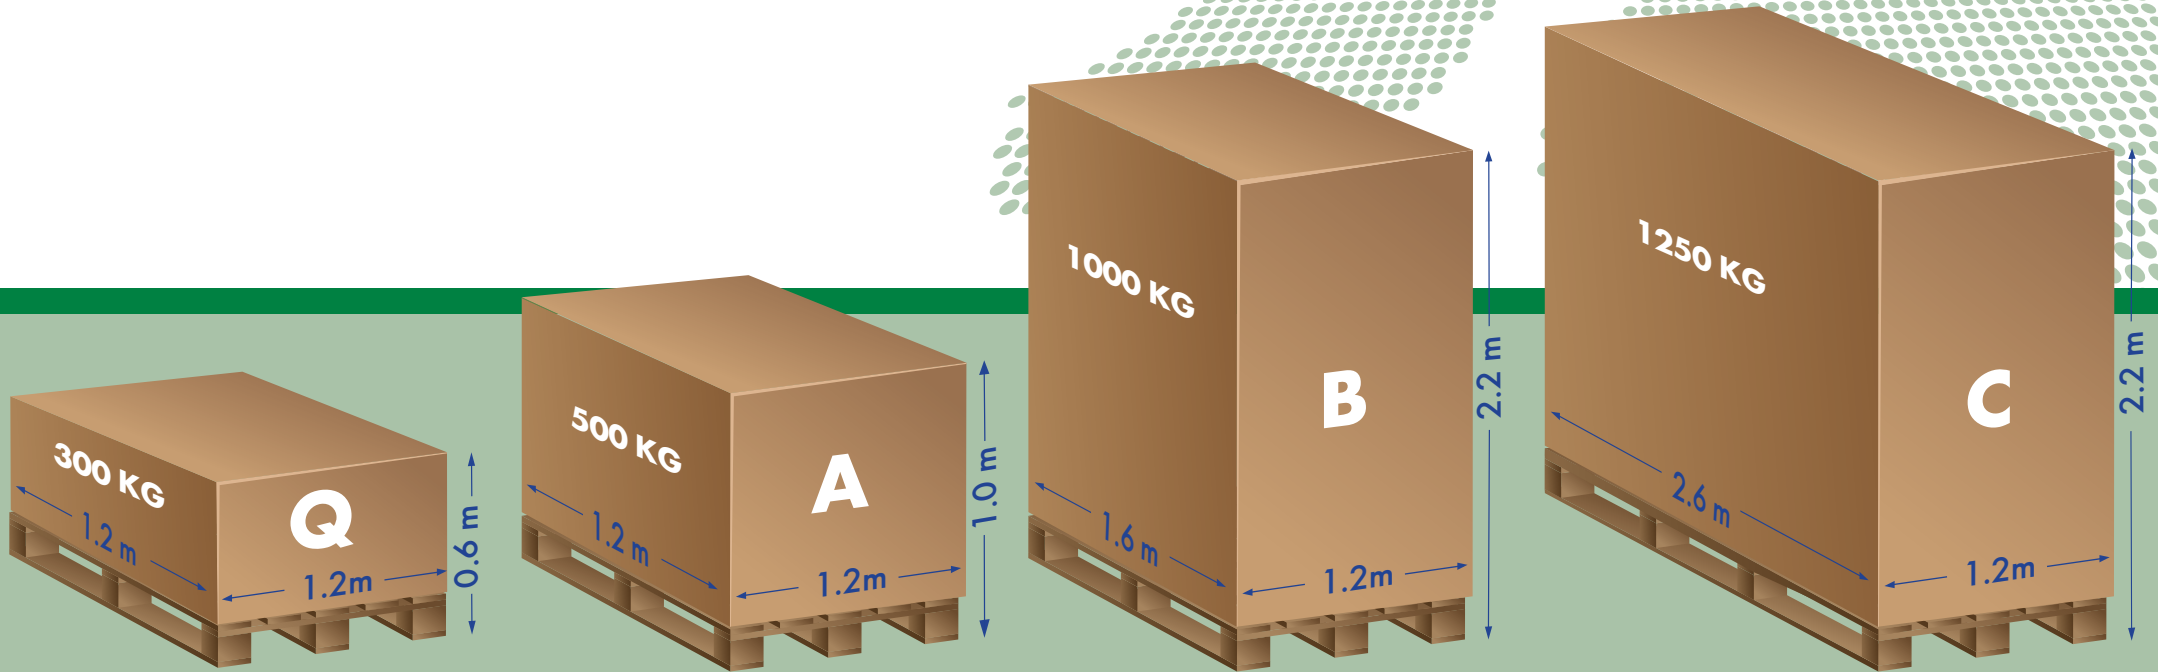

## FORTEC<sup>®</sup> PALLET DEFINITIONS

Pallet definitions for UK and European deliveries

Q 300kg 1.2m x 1.2m x 0.6m

A 500kg 1.2m x 1.2m x 1.0m

B 1000kg 1.2m x 1.6m x 2.2m

C 1250kg 1.2m x 2.6m x 2.2m

Fortec Pallet Distribution Network Ltd,  
Units 2-3 Watling Park,  
Station Road,  
Watford Village,  
Northamptonshire  
NN6 7XY